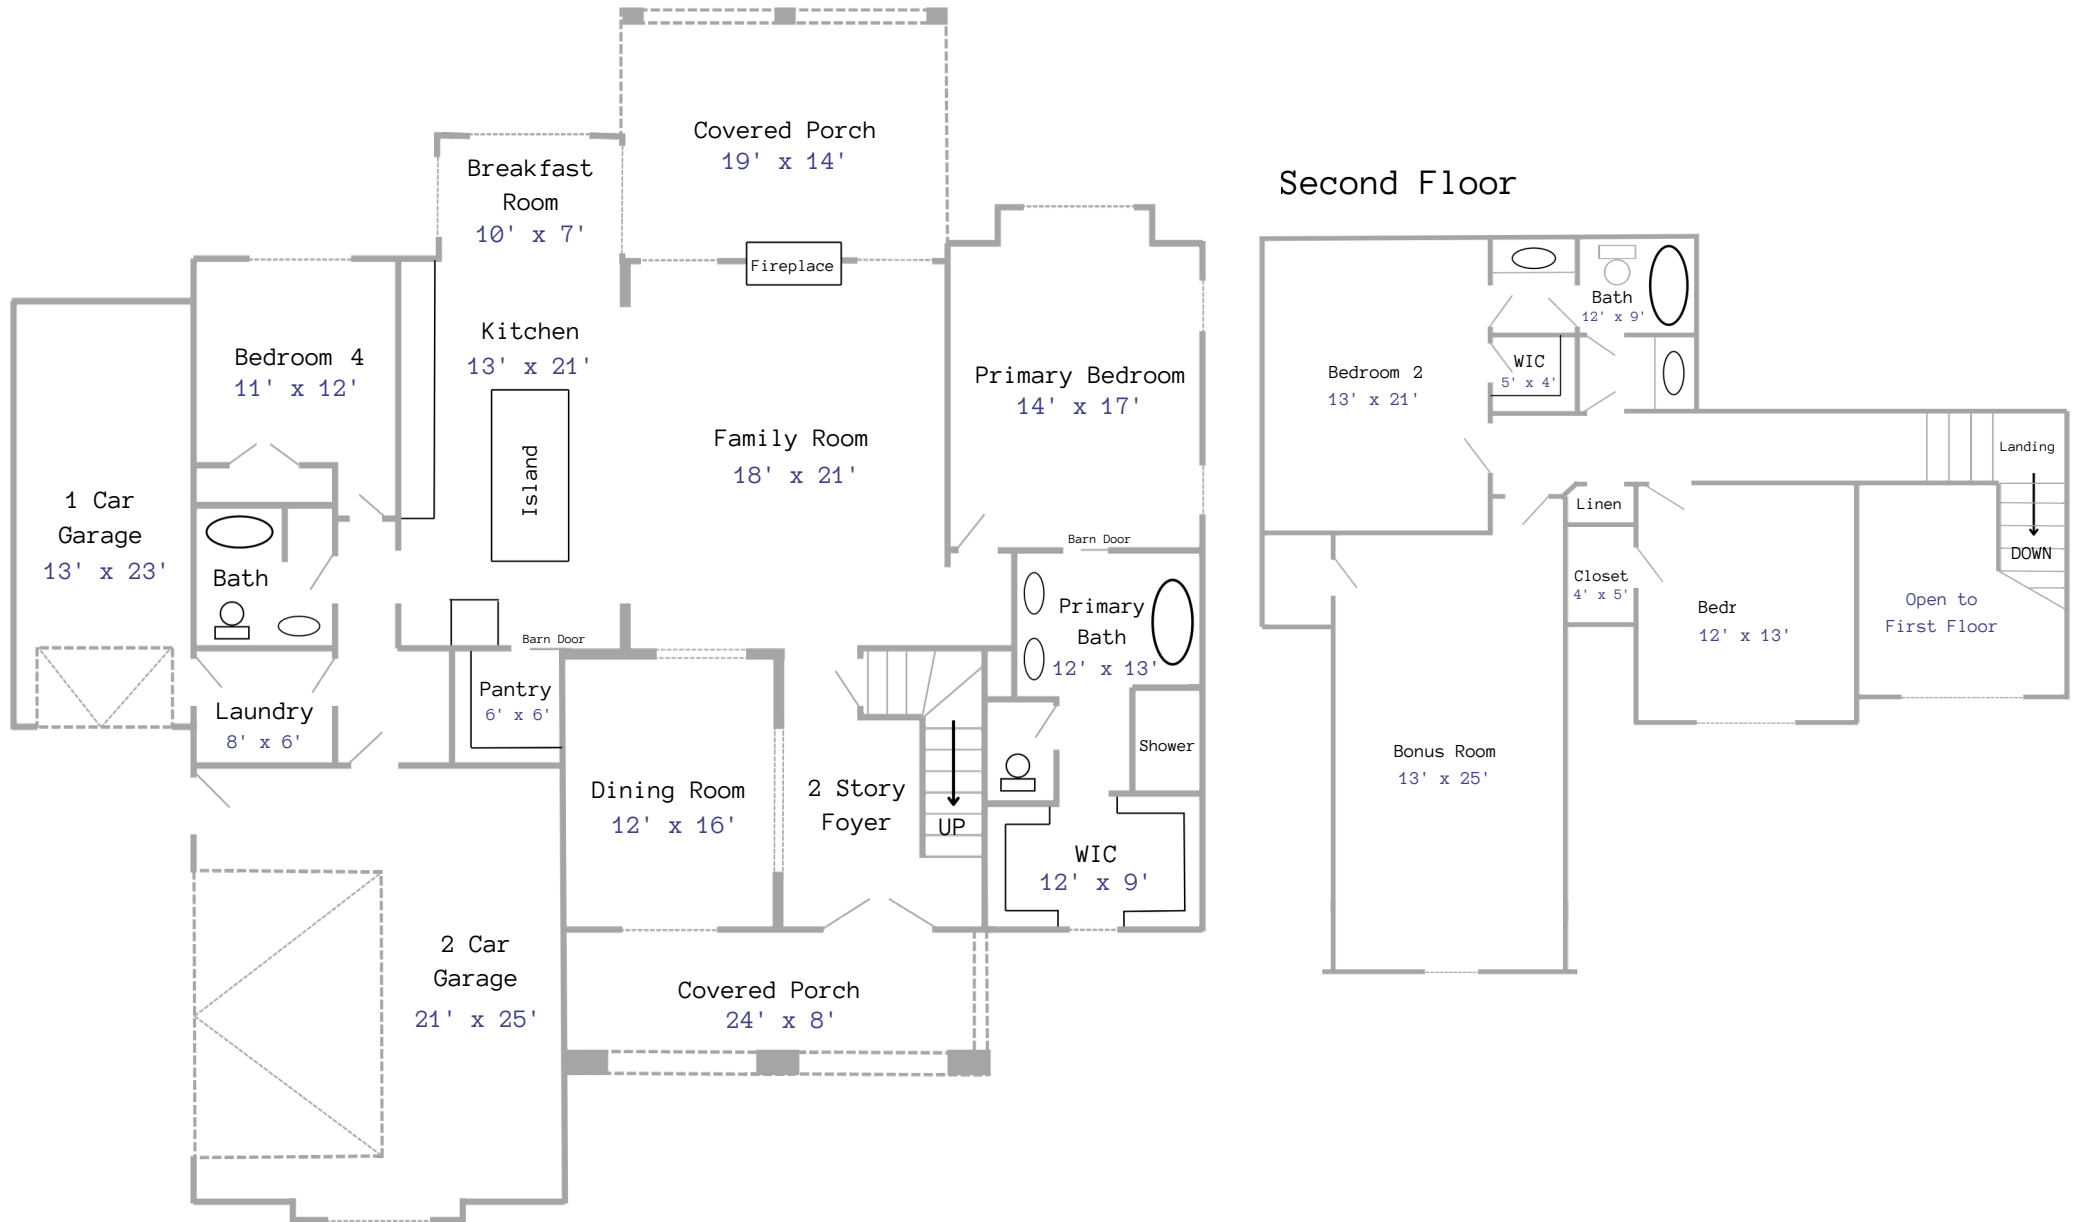

# THE LINCOLN

Square Feet: 3,058

Garage: 3 Car

Bathrooms: 3

Bedrooms: 4 + Bonus Room

# THE LINCOLN

Starting in the mid \$600s\*

\*On Your Lot Pricing