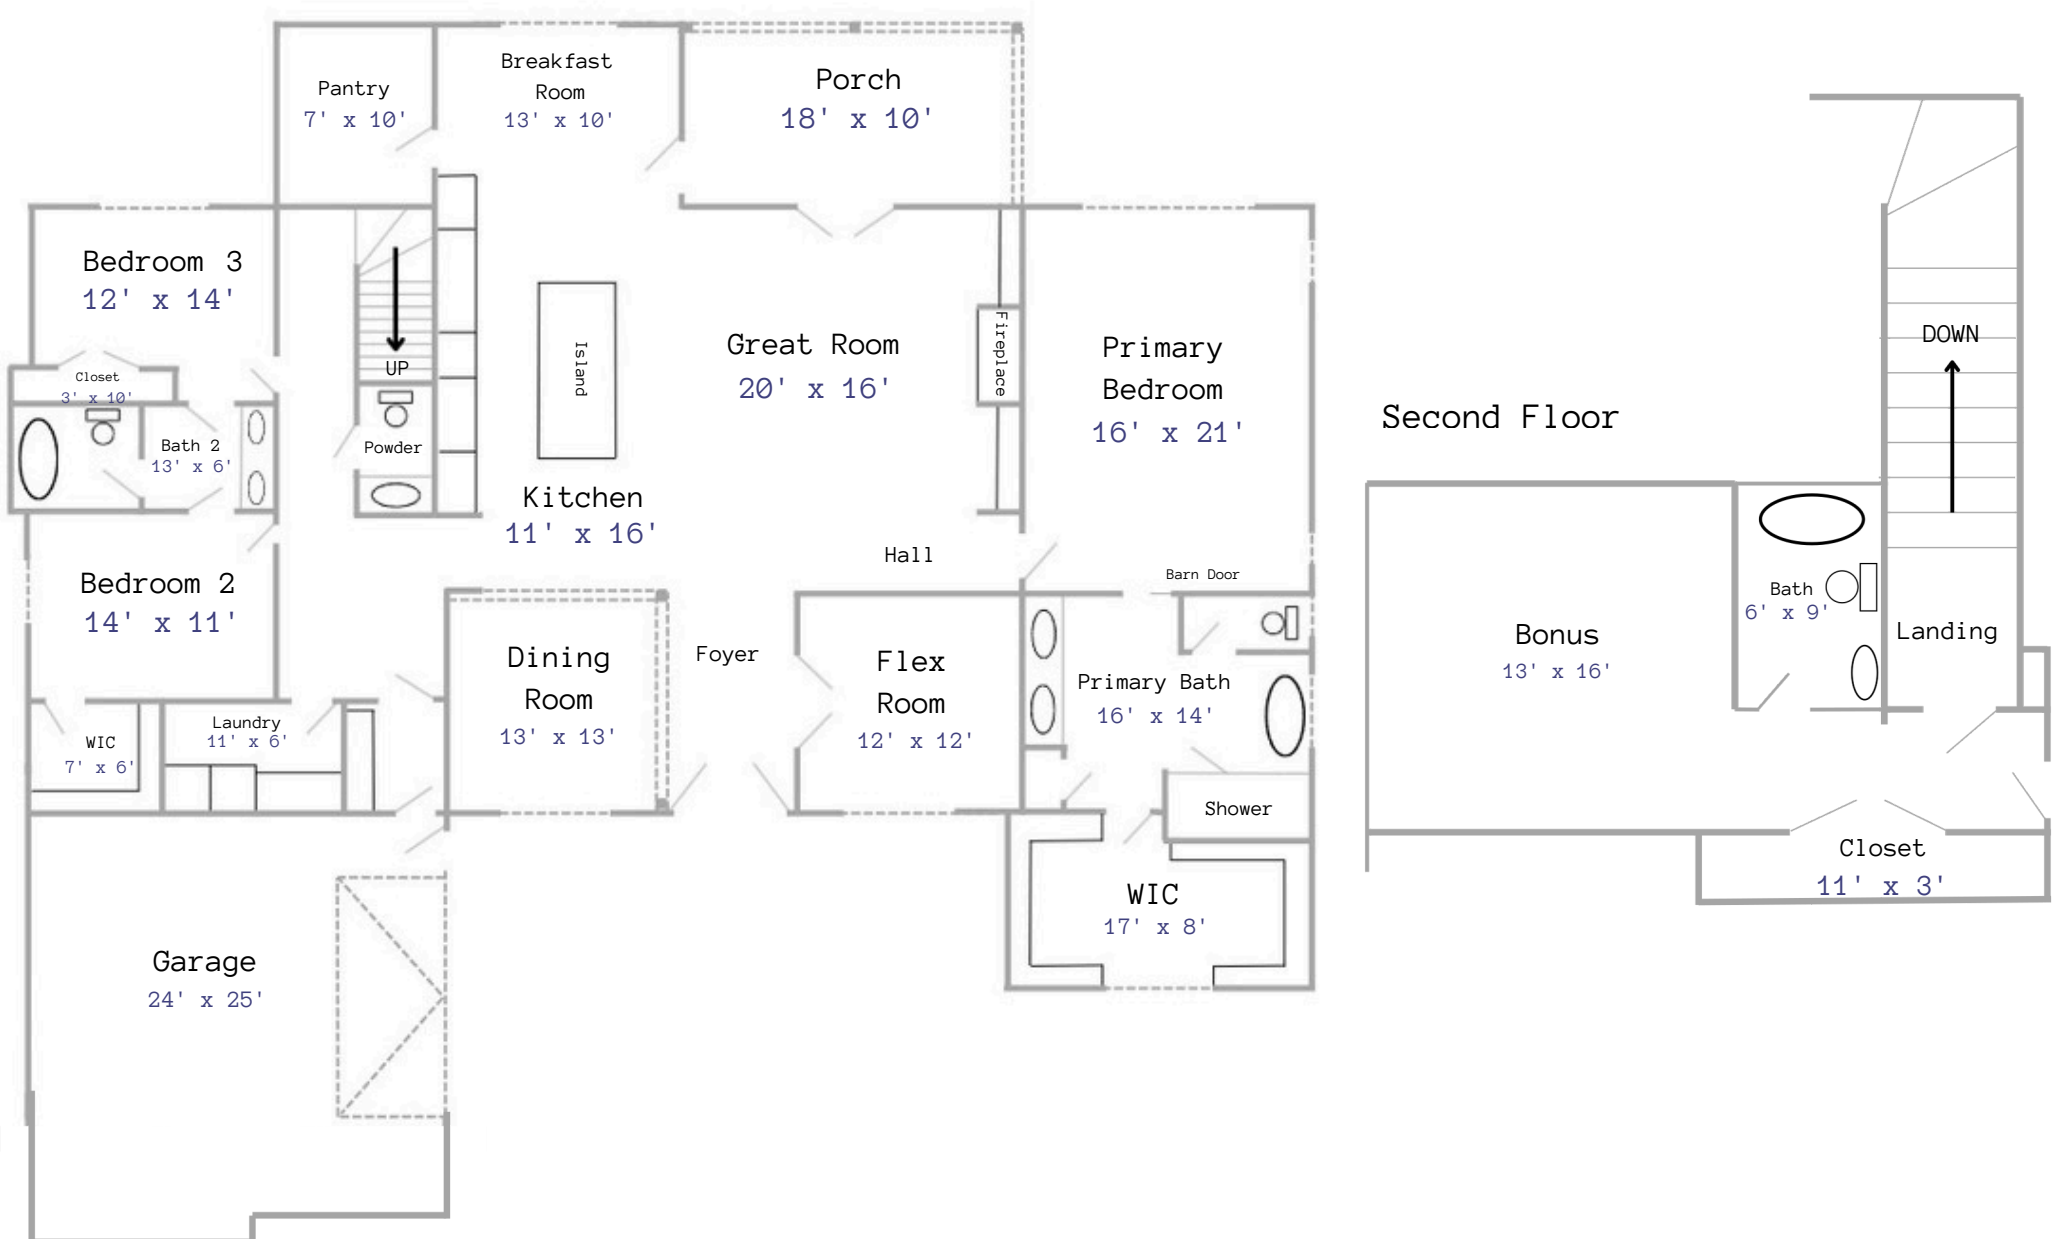

# THE BAYSIDE

Courtyard

Square Feet: 3,113

Garage: 2 Car

Bathrooms: 2 - 3.5

Bedrooms: 3 + Optional Bonus Room or 4th Bedroom

# THE BAYSIDE

Courtyard

Starting in the mid \$600s \*

*\*On Your Lot Pricing*